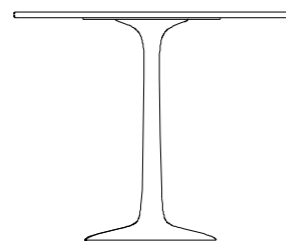

MOLECULE

ROUND TABLE

An outstanding performer in the commercial setting the MOLECULE round table is also an attractive entertainer in the home where many cosy family meals and soothing nightcaps will be remembered.

Its hand cast lustrous form provides a substantial ballast of bronze, which is able to support a vast array of heavenly foods.

Materials bronze sand cast base

Finishes: polished or satin bronze

Dimensions: $\varnothing$ 700
 $\varnothing$ 800
 $\varnothing$ 900
 $\varnothing$ 1000
 $\varnothing$ 1100
 $\varnothing$ 1200
 $\varnothing$ 1300
730 high as standard

Top Options: stone: Bianco Carrara and Nero Marquina honed marble as standard
stone: Alternate natural stone options upon request
timber: American Oak, natural or oil stained
glass: black colour backed and grey tint
custom shapes available upon request

Base Options: blackened patina or powder coated

Warranty: lifetime structural warranty on the bronze frame
lifetime workmanship warranty on the stone, timber and glass

MOLECULE round table 1000 polished with Bianco Carrara marble